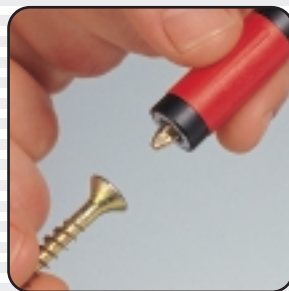

felo

INNOVATIONS

felo star

automaticholder

➤ automatically adjust to the depth of screw head and securely holds screw in all conditions!

felo

The unique Felo automatic holder adjust itself to the depth of every screw head and safely hold even large screws. In all working positions and at all revs!

fits all
C 6,3 x 25 mm bits

adjusts automatically to
head of screw

Only one hand needed for operation – your other hand is free to be used for positioning workpiece or securing your hold.

absolutely safe hold
of all screws