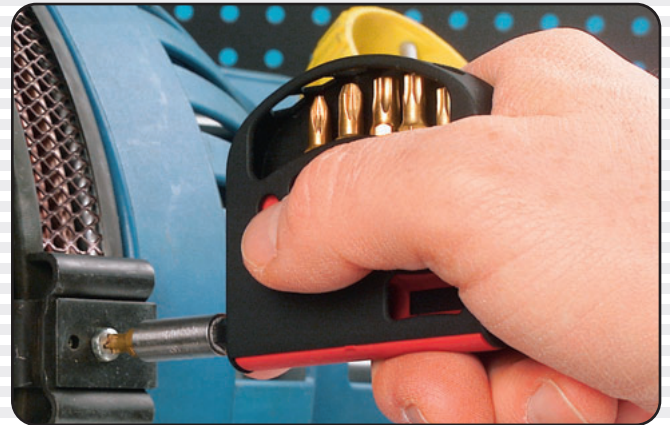

>felo

INNOVATIONS

>felo *swift*

**the first perfect
bitbox**

1. handy, ergonomic design
2. easy selection of bits
3. one-hand operation
4. bit-sizes at one glance
5. safety pick 'n' pull selection of bits
6. bitbox can also be used as screwdriver
7. sturdy long-lasting box
8. equipped with Felo high-performance bits

➤ the first perfect bitbox for professional users!

➤ comfortable one-hand operation and easy selection of bits

➤ screwdriver function

➤ Please send me more information about the **felo swift** bitbox:

Company _____	Postcode/City/Country _____
Name _____	Phone/Fax _____
Street _____	E-Mail _____
<input type="checkbox"/> end-user looking for shops in my town that sell Felo <input type="checkbox"/> retailer <input type="checkbox"/> industrial user	