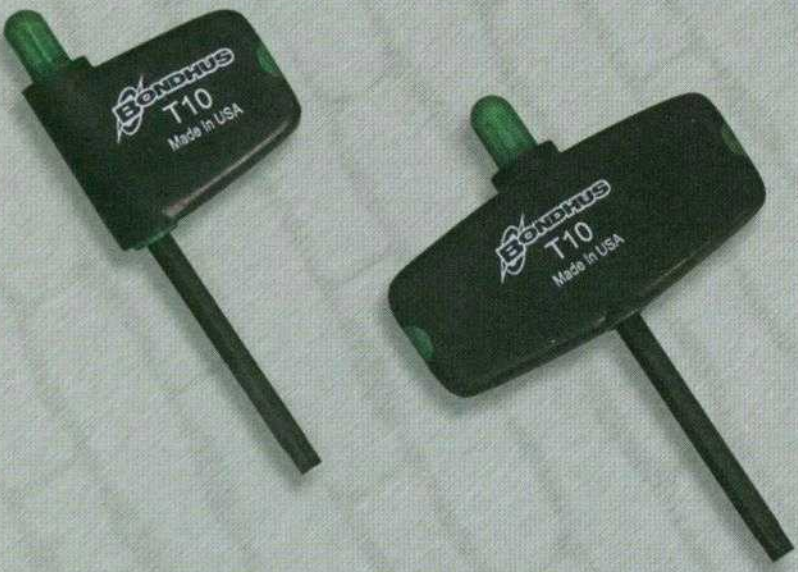

Up to 20% Stronger • 5 Times More Rust Protection

ComfortGrip

Strength and comfort, engineered to provide maximum torque without breakage.

Bondhus tools provide the greatest time savings, maintenance, assembly, and adjustment of hexagonal socket screws. They feature color coded, ergonomically designed handles that are comfortable to use and proportioned to provide maximum torque without breakage. Only available from Bondhus, Protanium® steel blades means these are the strongest hex tools available.

Available in Regular, Long, Extra Long and Custom Lengths.

Color Coded Handles and Charts Indicate

- Yellow = Inch**
- Red = Metric**
- Green = Star Tools**

Balldriver® Screwdrivers

Part No.	Model No.	Description
10632	BSX8S	8 Pc Set (.050-5/32)
10633	BSX8	8 Pc Set (7/64-5/16)
10637	BSX13	13 Pc Set (.050-3/8)
10645	BSX7	7 Pc Set (5/64-3/16)
10737	BSX11L	11 Pc Set-LONG (5/64-3/8)

ProHold™ Balldriver® Screwdrivers

Part No.	Model No.	Description
74632	PBSX8S	8 Pc Set (.050-5/32)
74637	PBSX13	13 Pc Set (.050-3/8)

Balldriver® Screwdrivers with Briteguard™ Finish

Part No.	Model No.	Description
16632	BSX8SB	8 Pc Set (.050-5/32)
16637	BSX13B	13 Pc Set (.050-3/8)

ProHold™ Stardriver

Part No.	Model No.	Description
75534	PHTSX8	8 Pc Set - T9-T40

Balldriver® Screwdrivers

Part No.	Model No.	Description
10686	BSX6M	6 Pc Set (1.5-5mm)
10687	BSX7M	7 Pc Set (1.27-5mm)
10699	BSX9M	9 Pc Set (1.5-10mm)
10733	BSX8ML	8 Pc Set-LONG (2-10mm)